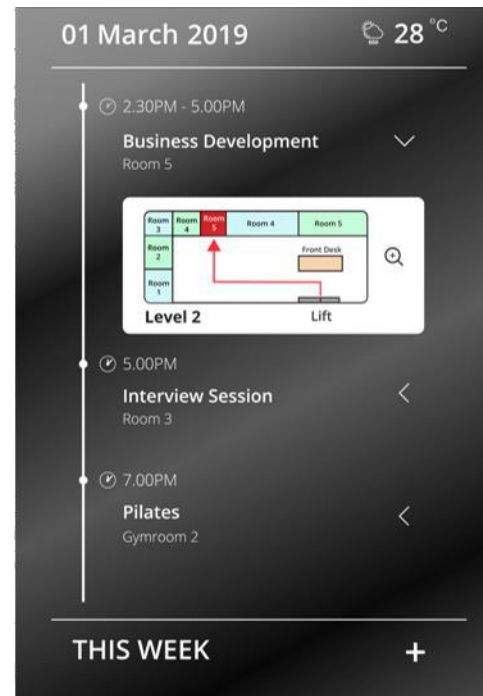

View Personal Schedule

Hi Jane,

Here is your schedule for

Screenshot: Lighten up a person's day with a simple "Good morning"...c

Directions Depending On Your Meetings

At a simple [tap of your ID card](#), staff members can have a quick look of their personal schedule for the day / week.

Key Features

- ✓ Daily & Weekly Schedule
- ✓ Time Estimation
- ✓ Plan Your Journey

Screenshot: My daily schedule