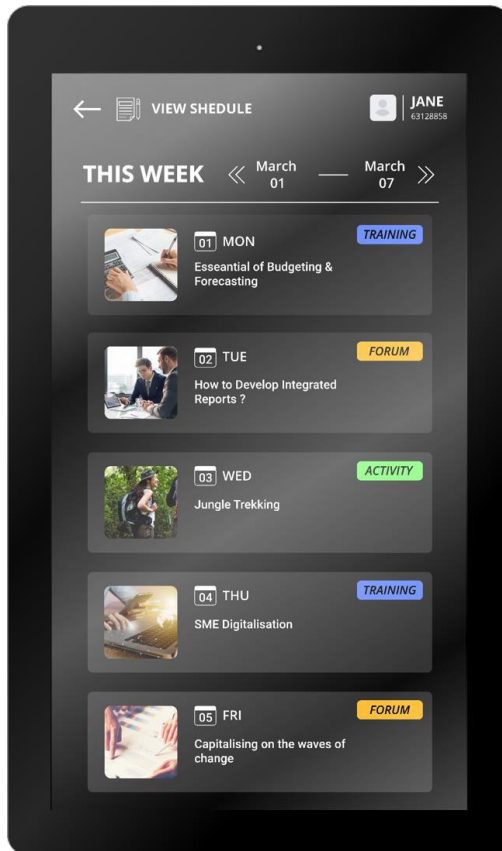

# View Personal Schedule

*Hi Jane,*

*Here is your schedule for* 

Screenshot: Lighten up a person's day with a simple "Good morning"...c

## Directions Depending On Your Meetings

At a simple [tap of your ID card](#), staff members can have a quick look of their personal schedule for the day / week.

### Key Features

- ✓ Daily & Weekly Schedule
- ✓ Time Estimation
- ✓ Plan Your Journey

Screenshot: My daily schedule

# Sign Up For Workshop

Screenshot: "What activities are there this week?"

While taking a break at the office lounge, staff members can quickly browse through upcoming events, encouraging them to [participate in learning & fitness activities](#).