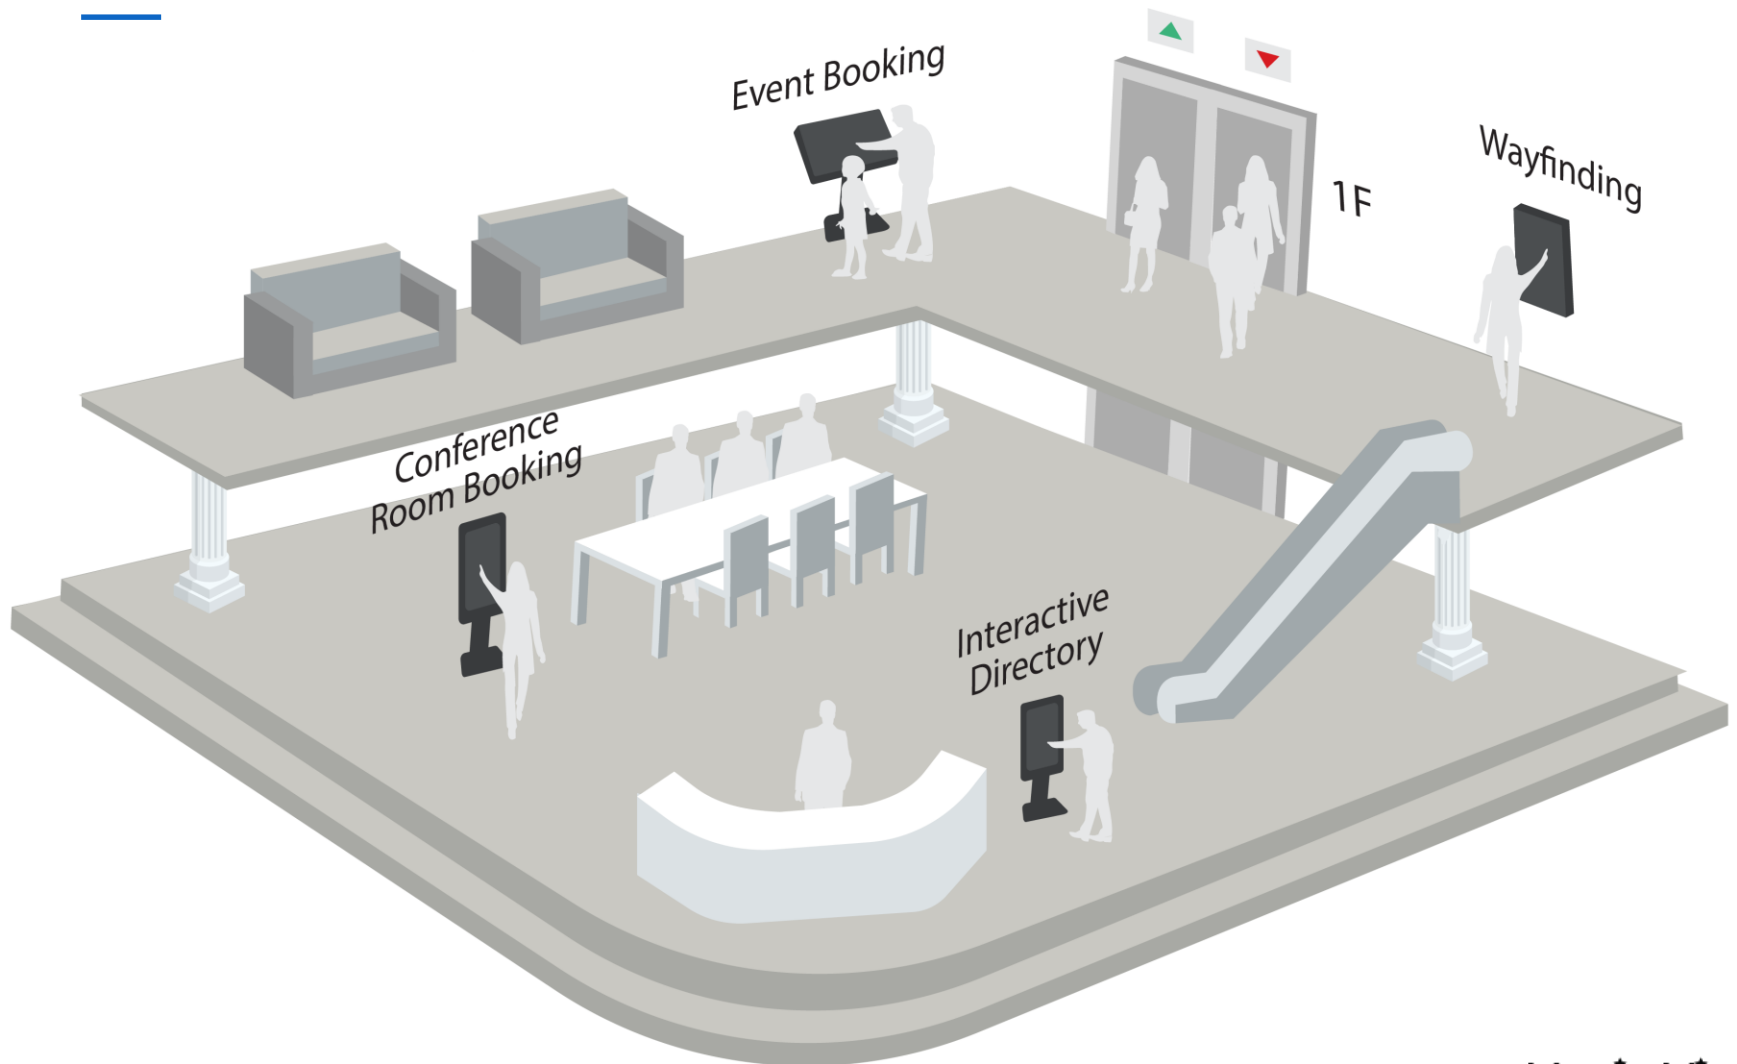

# Wayfinding Kiosk

For Office Buildings

©2002 - 2023 Magic Mirror is a trademark application of Magic Mirror in various jurisdictions. We reserve the right to introduce modifications without notice. All other company names and products are trademarks of their respective companies..

Magic Mirror

# Wayfinding Solution

Wayfinding kiosk is a staple in any building compound to guide users. It answers the common daily questions that come across most people's minds at the office.

## Streamline Your Booking System

Managers can book in meeting slots on digital kiosk. Meeting invites are sent out automatically to all attendees.